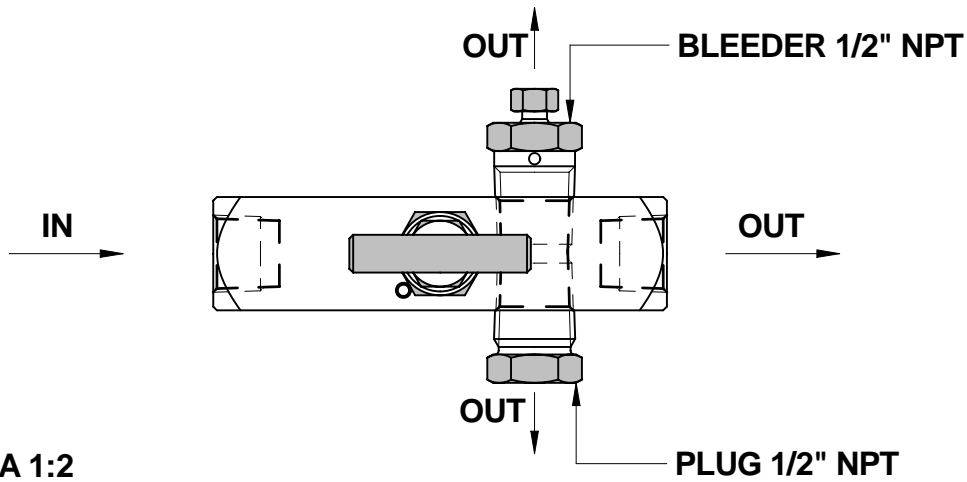

S61NTF88S

**BAR STOCK VALVE (multiport) rating 6000 p.s.i.
 THREADED female inlet and three female outlets**

SCALA 1:2

Code	In	Out	Material	Packing
S61NTF88S	1/2" NPT-F	1/2" NPT-F	AISI 316L	PTFE

Not included accessories