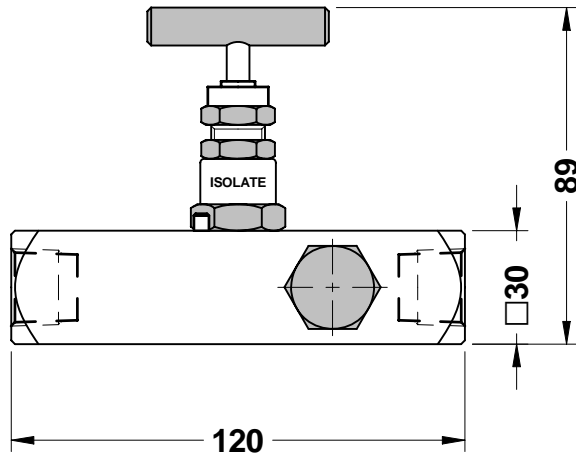

S61NTF88S

**BAR STOCK VALVE (multiport) rating 6000 p.s.i.
 THREADED female inlet and three female outlets**

SCALA 1:2

Code	In	Out	Material	Packing
S61NTF88S	1/2" NPT-F	1/2" NPT-F	AISI 316L	PTFE

Not included accessories