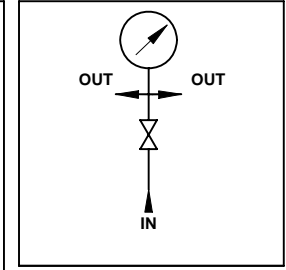

S61NTF88S

**BAR STOCK VALVE (multiport) rating 6000 p.s.i.
 THREADED female inlet and three female outlets**

SCALA 1:2

Code	In	Out	Material	Packing
S61NTF88S	1/2" NPT-F	1/2" NPT-F	AISI 316L	PTFE

Not included accessories